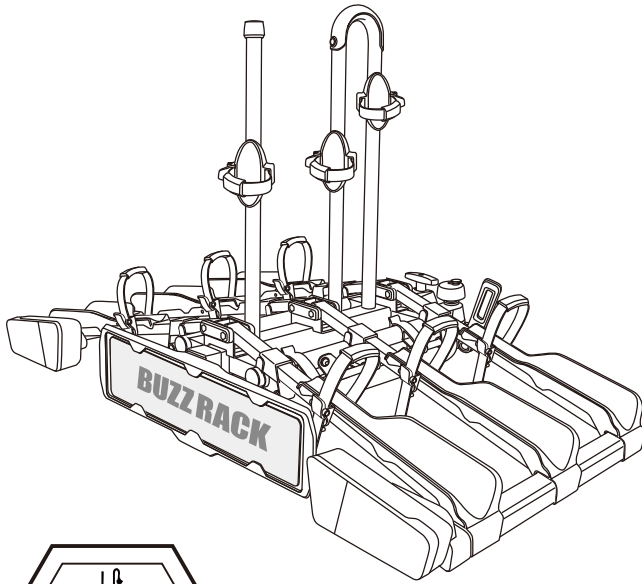

EAZZY 3

16.6
 kg

3 
 MAX 3 x 20 kg
 MAX 3 x 44 lbs

Wheel base

26" Tire diameter	29" Tire diameter
MAX 120.6cm(47.5")	MAX 122.6cm(48.3")

Max 3.25"

74.5cm(29.3")

2.2cm
(0.87")

35.7cm(14")

73.5°

50.3cm(19.8")

15.7cm
(6.2")

(minimum height)
20.7cm(8.1")

(safety space)
5cm(1.9")