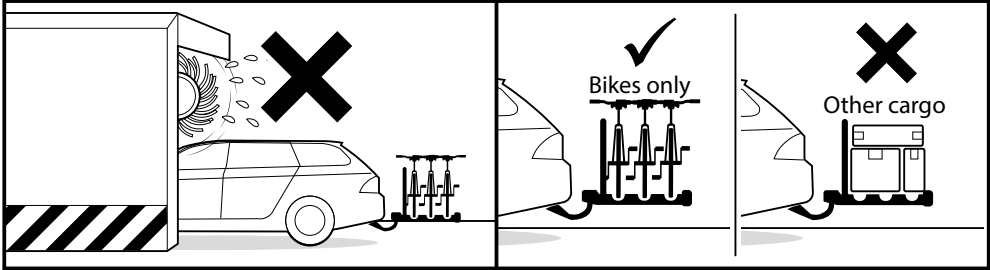

 A double-headed arrow indicates the length of the vehicle and its bike rack.		No Tandem 
---	---	--

 	 A warning triangle with an exclamation mark is shown below the car.
--	--

 	 
---	---

**IT) Ricambi (A Richiesta) | EN) Spare Parts (Made to order) | DE) E Teile (auf Anfrage)
FR) Pièces de rechange (Sur commande) | ES) Piezas de recambio (Previa solicitud)**