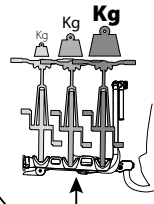

ORBIT 3/ ORBIT 3 LED: Max 70kg /154lb

Peso massimo per ogni bici
Max weight for each bike

3	2	1
Max 20kg 44lb	Max 35kg 77lb	Max 35kg 77lb