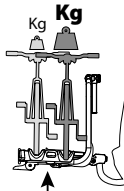

ORBIT 2/ ORBIT 2 LED: Max 70kg /154lb

Peso massimo per ogni bici
Max weight for each bike

2	1
Max 35kg 77lb	Max 35kg 77lb