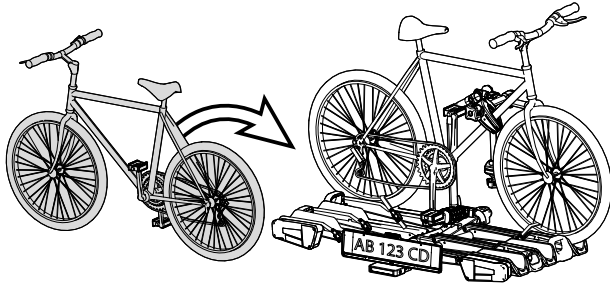

16

17

ORBIT 2
ORBIT 2 LED

page 15 **19**

ORBIT 3
ORBIT 3 LED

page 14 **18**