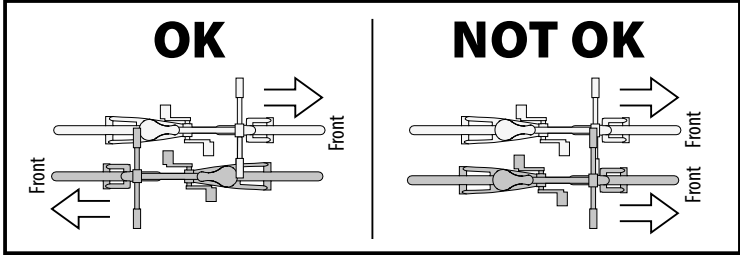

16

17

ORBIT 2
ORBIT 2 LED

page 15 **19**

ORBIT 3
ORBIT 3 LED

page 14 **18**