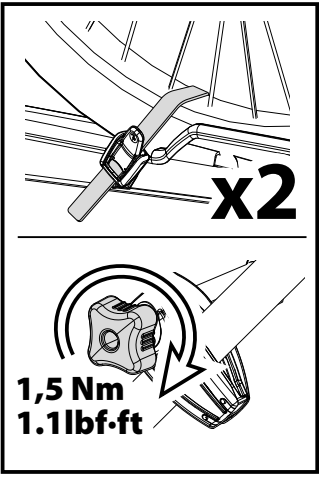

16

17

ORBIT 2
ORBIT 2 LED

page 15 **19**

ORBIT 3
ORBIT 3 LED

page 14 **18**